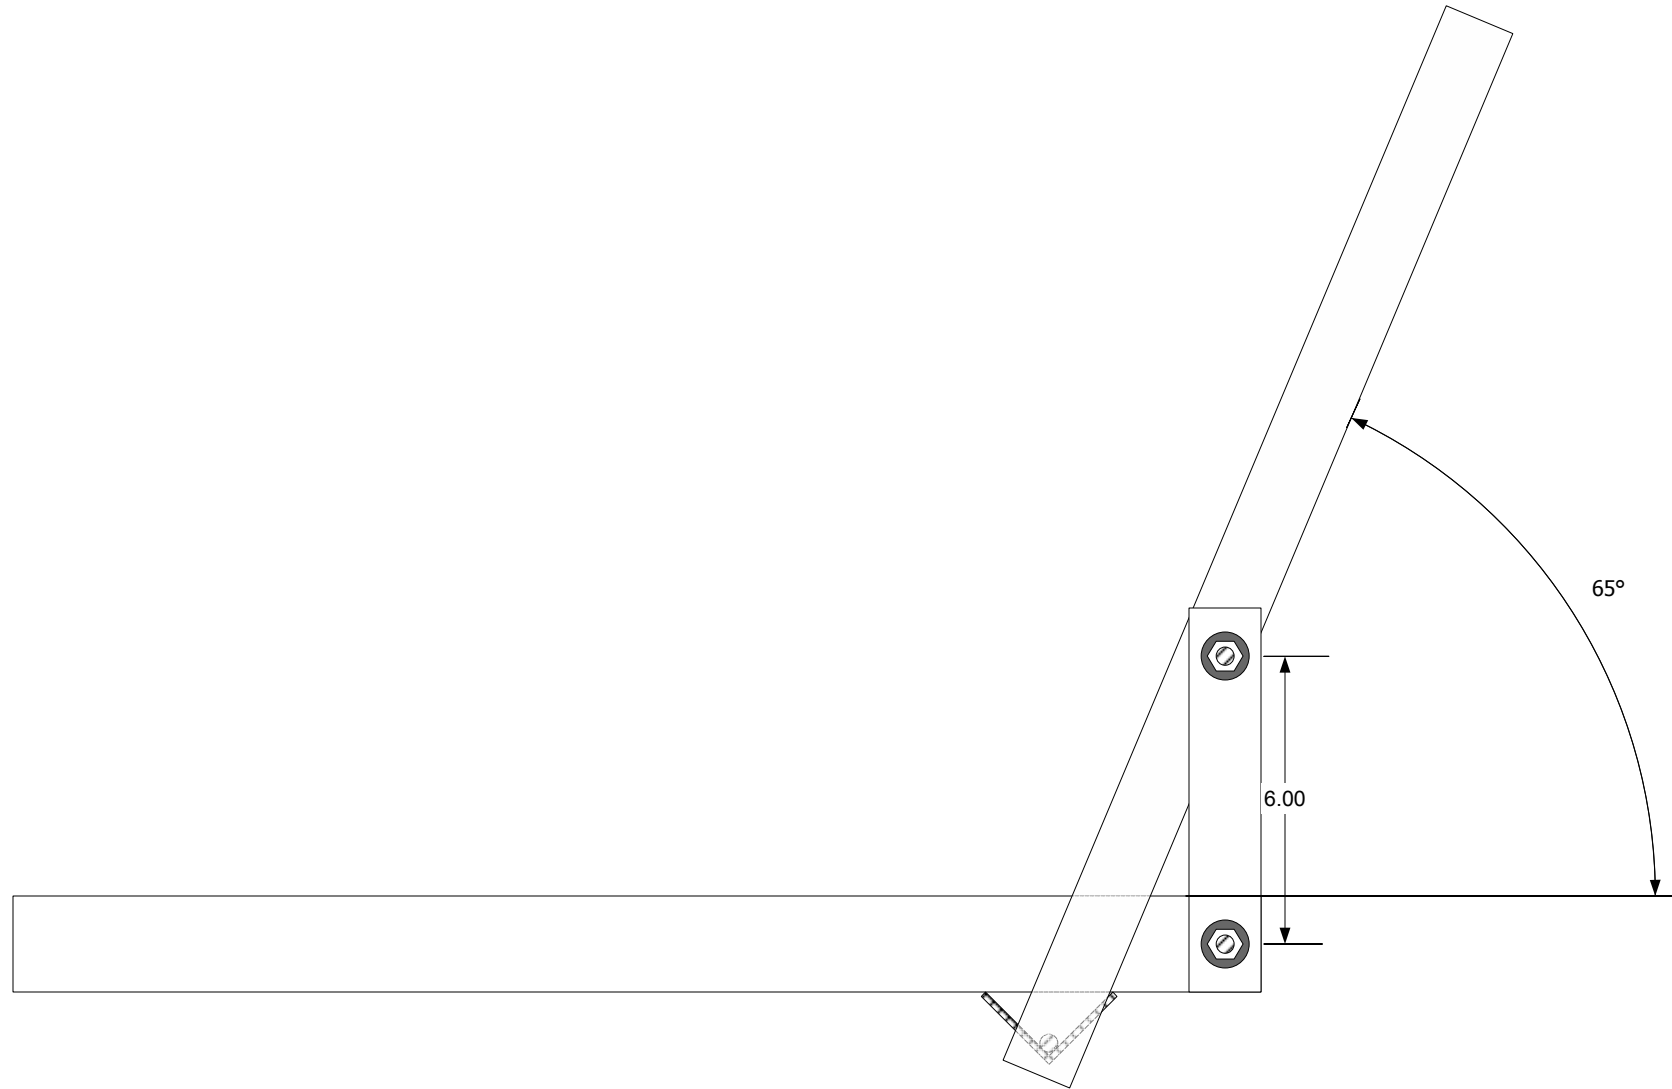

Frame (Handle Attachment)