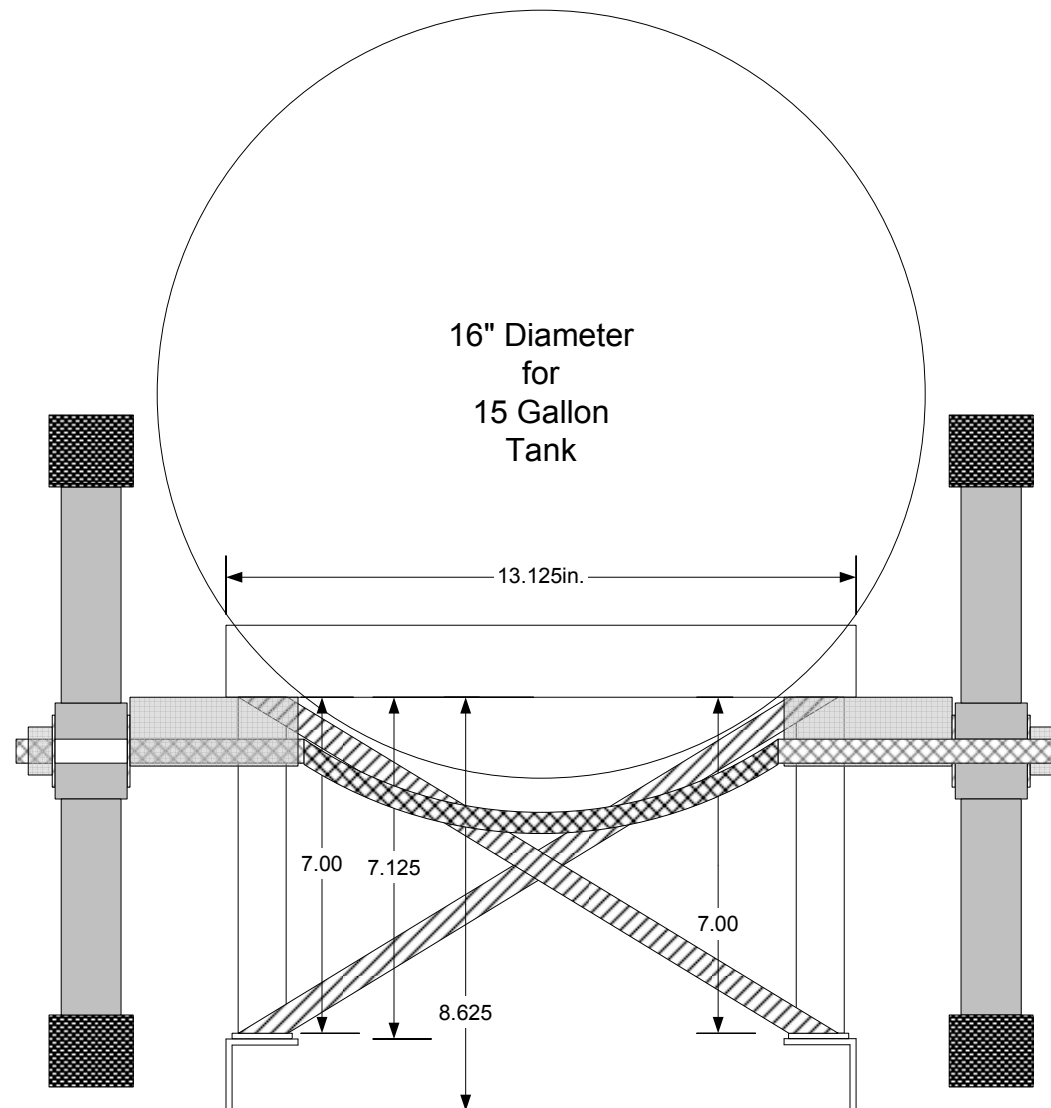

# Frame (Tank Support)

# Frame (Side View)

14.00

Revision Date 11/30/2011  
Scale 3" = 1'

# Frame (Front View)

# Sweep

The front view of the sweep  
is not to scale horizontally  
due to page size