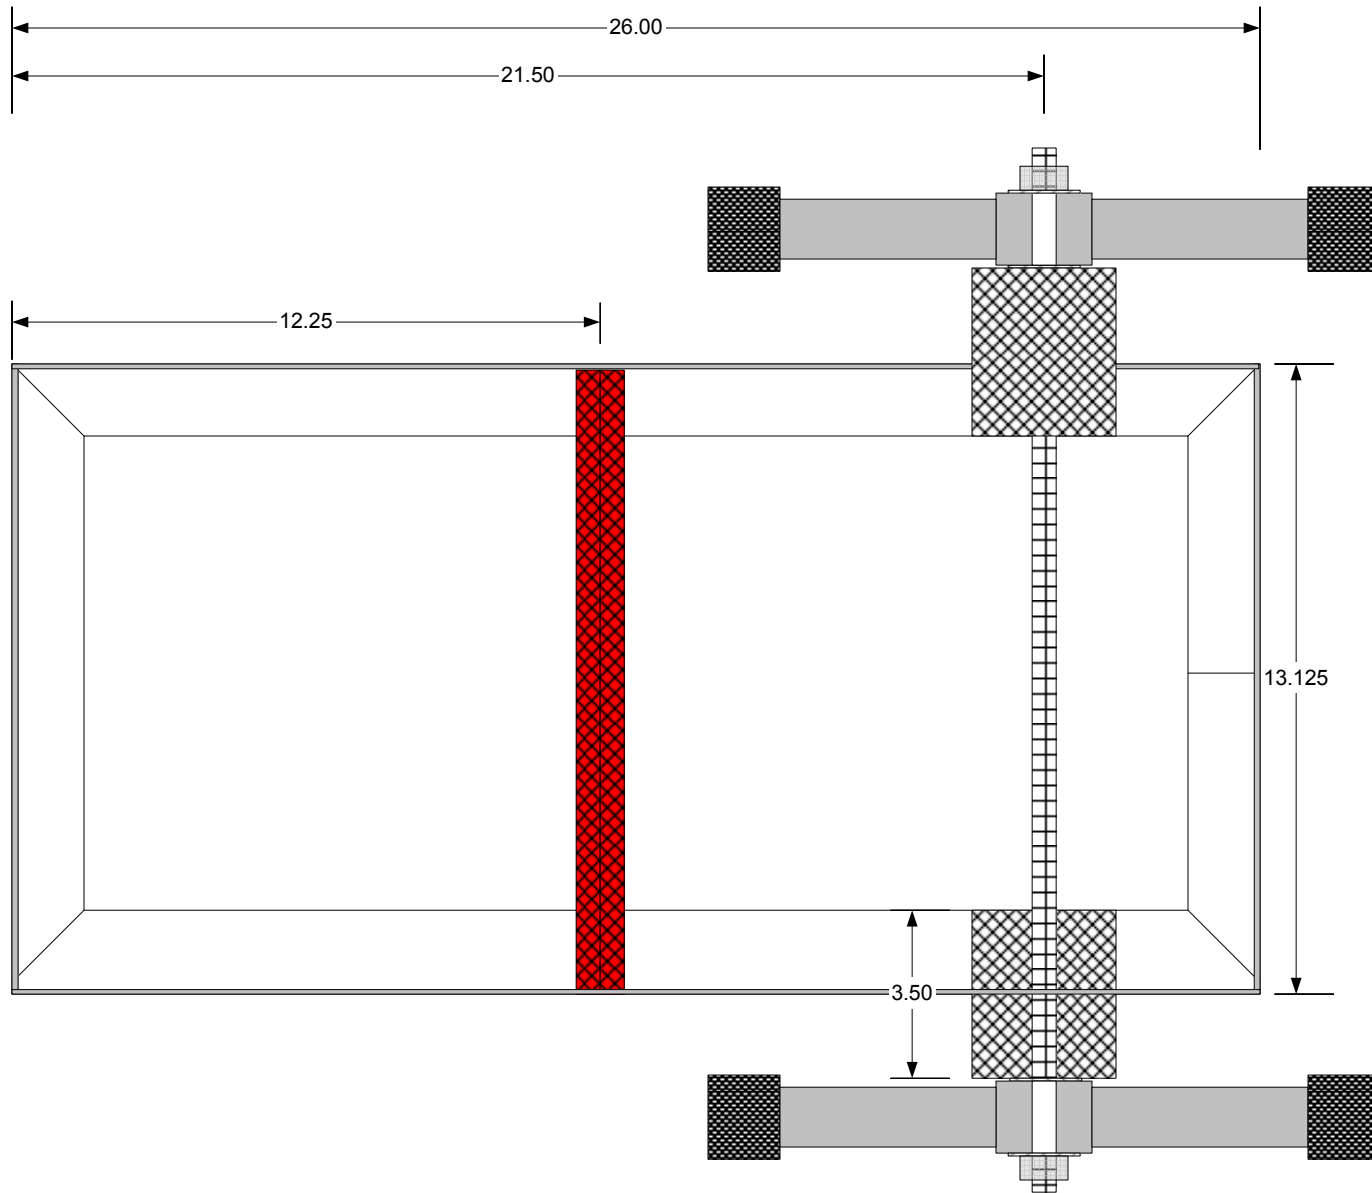

# Frame (Tank Support)

# Frame (Side View)

14.00

Revision Date 11/30/2011  
Scale 3" = 1'

# Frame (Front View)

# Sweep

The front view of the sweep  
is not to scale horizontally  
due to page size