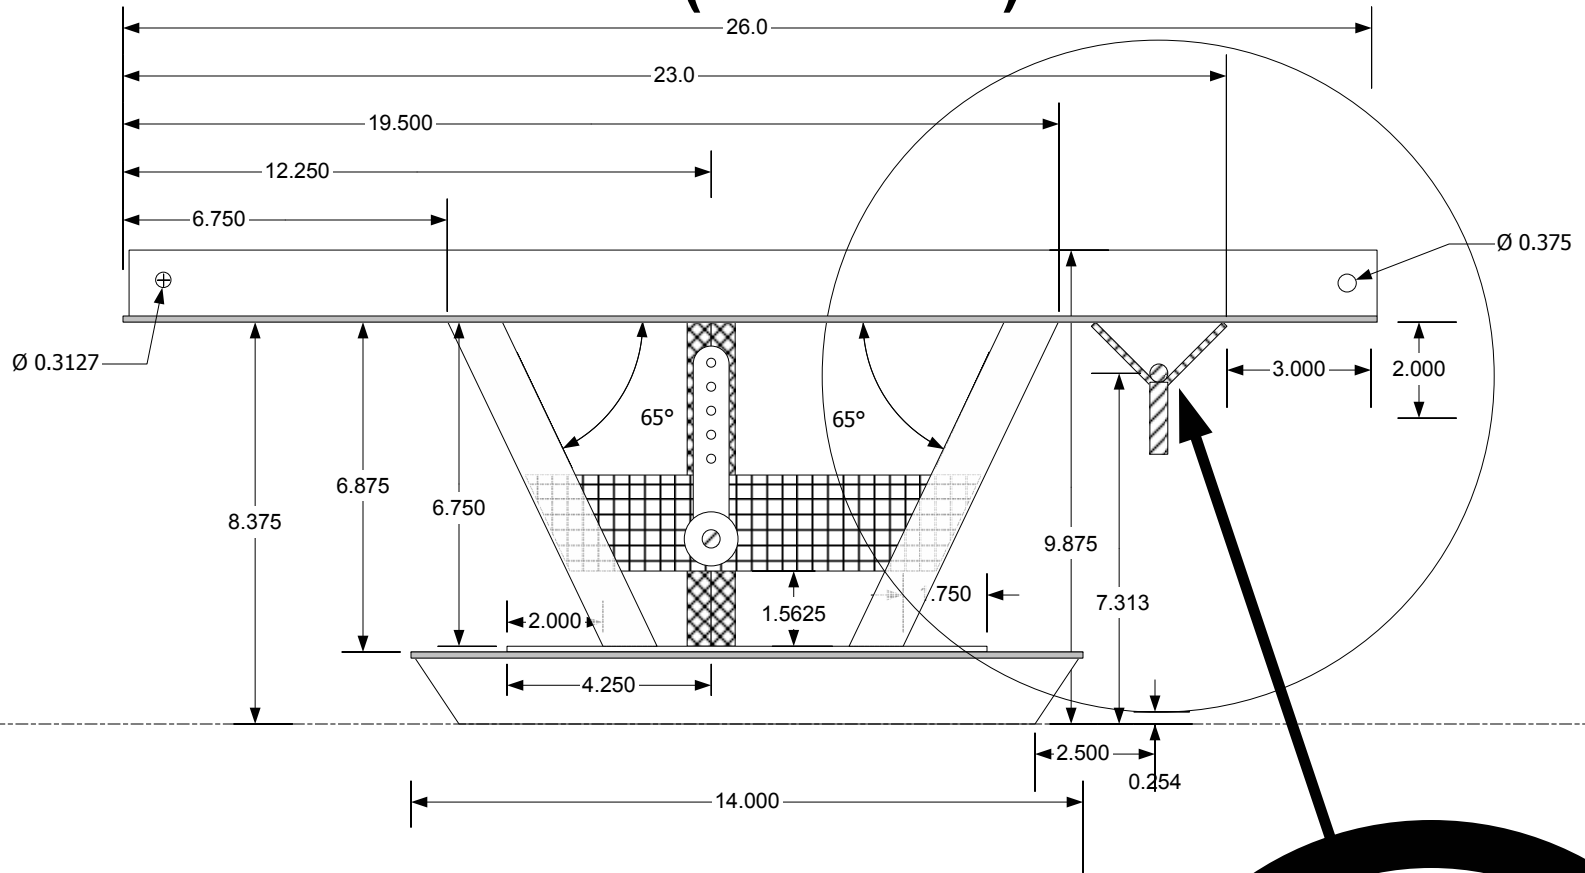

# Frame (Tank Support)

# Frame (Side View)

14.00

Revision Date 11/30/2011  
Scale 3" = 1'