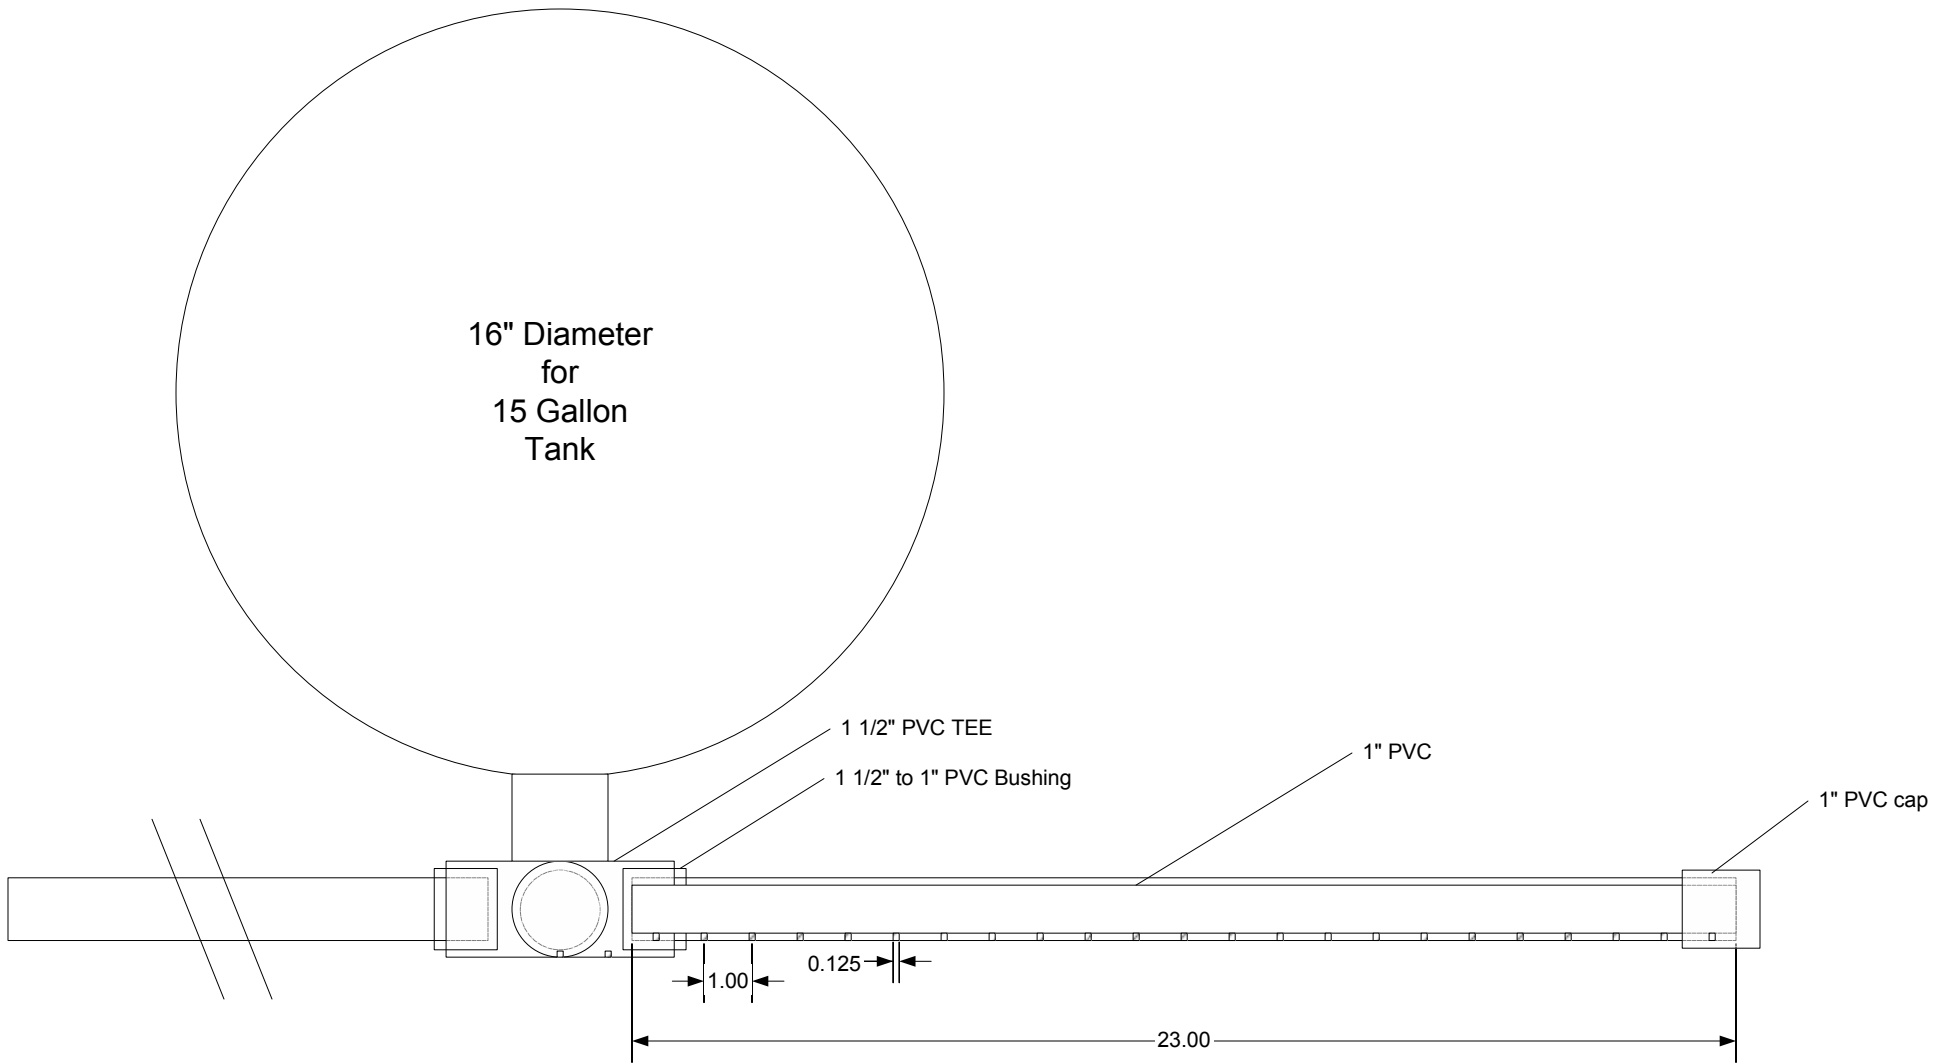

Plumbing (Front View)